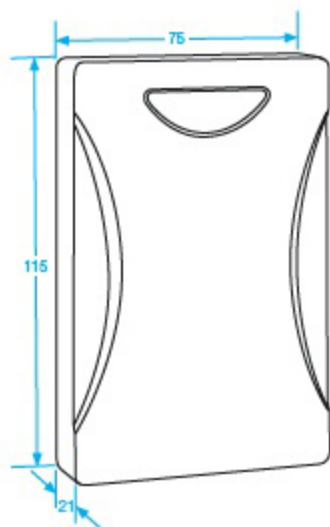

OPTIONS

RED	POWER + DC12-15V
BLACK	POWER GND
BROWN	UNLOCKING BUTTON
ORANGE	N.O.
YELLOW	COM.
GREEN	N.O.
GRAY	485+
WHITE	485-