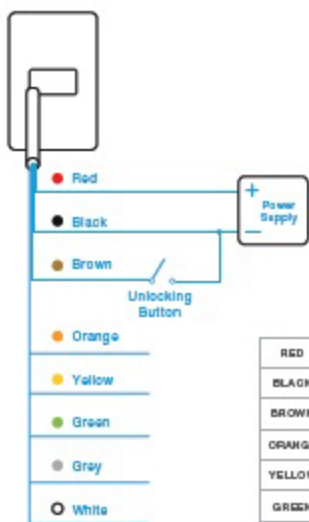

## Standalone Proximity

- Operating voltage 12Vdc
- ABS plastic
- Allows up to 2000 users
- Weather resistant: IP67
- Infrared programmer

WEATHER  
RESISTANT  
- IP 65 -

### OPTIONS

RED	POWER + DC12-15V
BLACK	POWER GND
BROWN	UNLOCKING BUTTON
ORANGE	N.O.
YELLOW	COM.
GREEN	N.O.
GRAY	485+
WHITE	485-