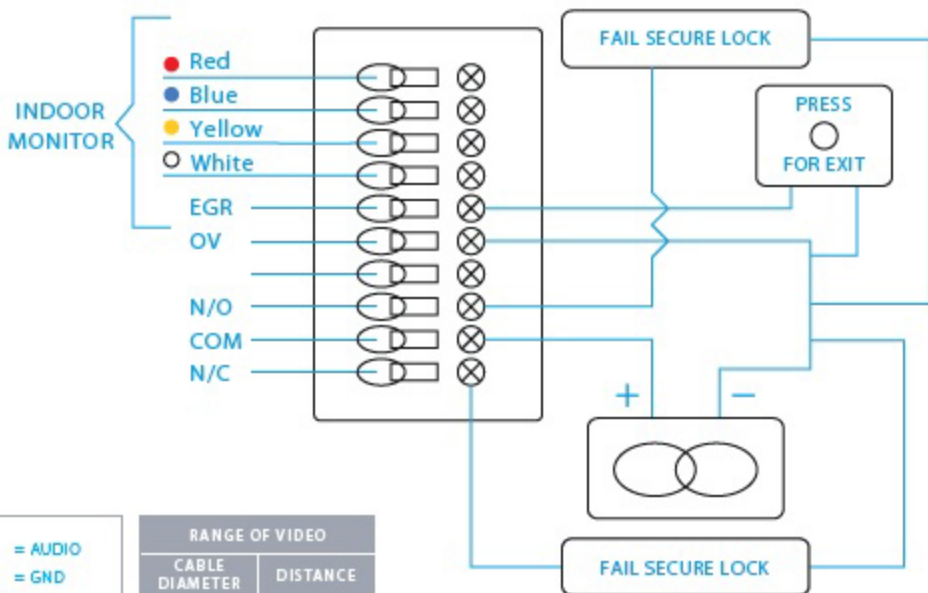

## Hands Free Colour Video Keypad Access

- Die-cast metal material
- Narrow style panels
- High quality handset
- 70m distance
- Keypad access
- Up to 3 handsets
- Up to 2 entrances
- Surface mount

PRODUCT	H	W	D
CALL PANEL	160	245	18
MONITOR	243	198	79

- RED = AUDIO
- BLUE = GND
- YELLOW =V+
- WHITE = AUDIO

The keypad will not operate until the power for the lock is applied.

RANGE OF VIDEO	
CABLE DIAMETER	DISTANCE
0.2 <sup>2</sup> mm	28
0.3 <sup>2</sup> mm	50
0.5 <sup>2</sup> mm	70