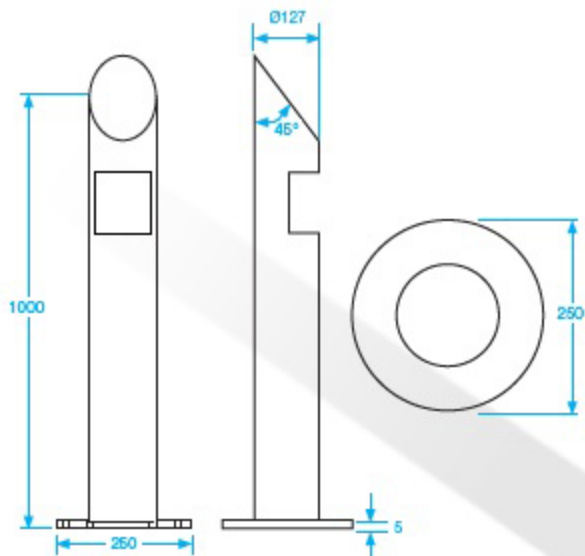

## Stainless Steel Posts

- With BGU cut-out
- Car or pedestrian height
- Round
- Stainless Steel construction
- Unique interchangeable mounting

STAINLESS  
STEEL

CAMERA/ CALL BUTTON  
CONTROL PANEL

PROXIMITY READER  
CONTROL PANEL

KEYPAD CONTROL  
PANEL

FOR CUSTOMER FITTED  
CONTROL PANELS

BGU CUT-OUT FOR  
CUSTOMER FITTED  
EXIT DEVICES