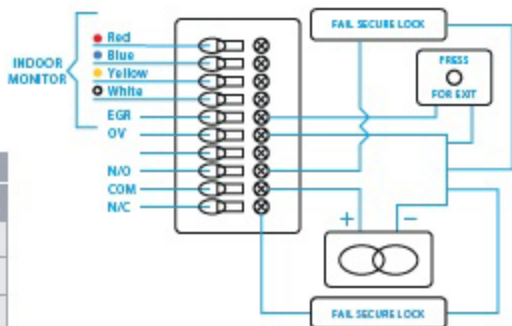

Colour Video Access

- Stainless Steel
- High quality handset
- 70m distance
- Keypad access
- Up to 3 handsets / 2 entrances
- Surface or flush mount

STAINLESS
STEEL
- 316/304 -

Hands Free Colour Video Access

H	W	D
160	245	18

PRODUCT	H	W	D
CALL PANEL	250	120	43
MONITOR	243	198	79

OPTIONS

RANGE OF VIDEO	
CABLE DIAMETER	DISTANCE
0.2 ² mm	28
0.3 ² mm	50
0.5 ² mm	70

- RED = AUDIO
- BLUE = GND
- YELLOW = V+
- WHITE = AUDIO

The keypad will not operate until the power for the lock is applied.